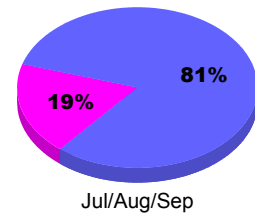

Membership Results
2010-2011

Membership
2009-2010

Month	Net Memb	Actual New	Actual Dropped	Gain/Loss of	Gain/Loss of
	Goal	Memb	Memb	Memb	Memb
Jul/Aug/Sep	210	116	-111	5	242
Totals	210	116	-111	5	242

Membership Results 2010-2011

Goal, New, Dropped, Gain/Loss

Comparison of Membership Gain/Loss

Current Year Compared to the Previous Year

Gender Comparison 2010-2011

Male Female