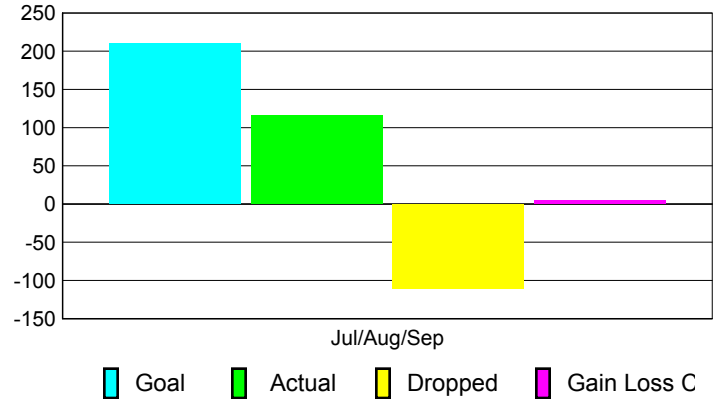

Membership Results 2010-2011

Goal, New, Dropped, Gain/Loss